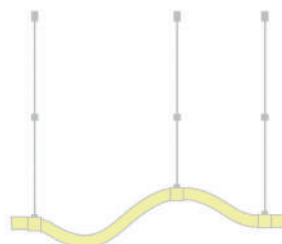

LINEON360SR