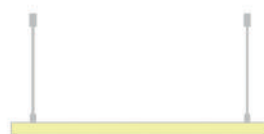

Ref.	Des.
LINEON360C	Set de suspensión para luminaria vertical o horizontal circular plata <i>White interconnector</i>

Ref.	Des.
LINEON360ENDCAPSR	Tapón entrada recta + Endcap <i>Endcap</i>

Ref.	Des.
LINEON360ENDCAPSL	Tapón entrada lateral + Endcap <i>Endcap</i>

LINEON360GRAPA

LINEON360GRAPA1

LINEON360CLIP

LINEON360SC1
LINEON360SC12
LINEON360SC2
LINEON360SC22

LINEON360SDD
LINEON360SDD2

LINEON360SCS12

LINEON360SD1
LINEON360SD12
LINEON360SD2
LINEON360SD22

LINEON360SCS22
LINEON360SCS32